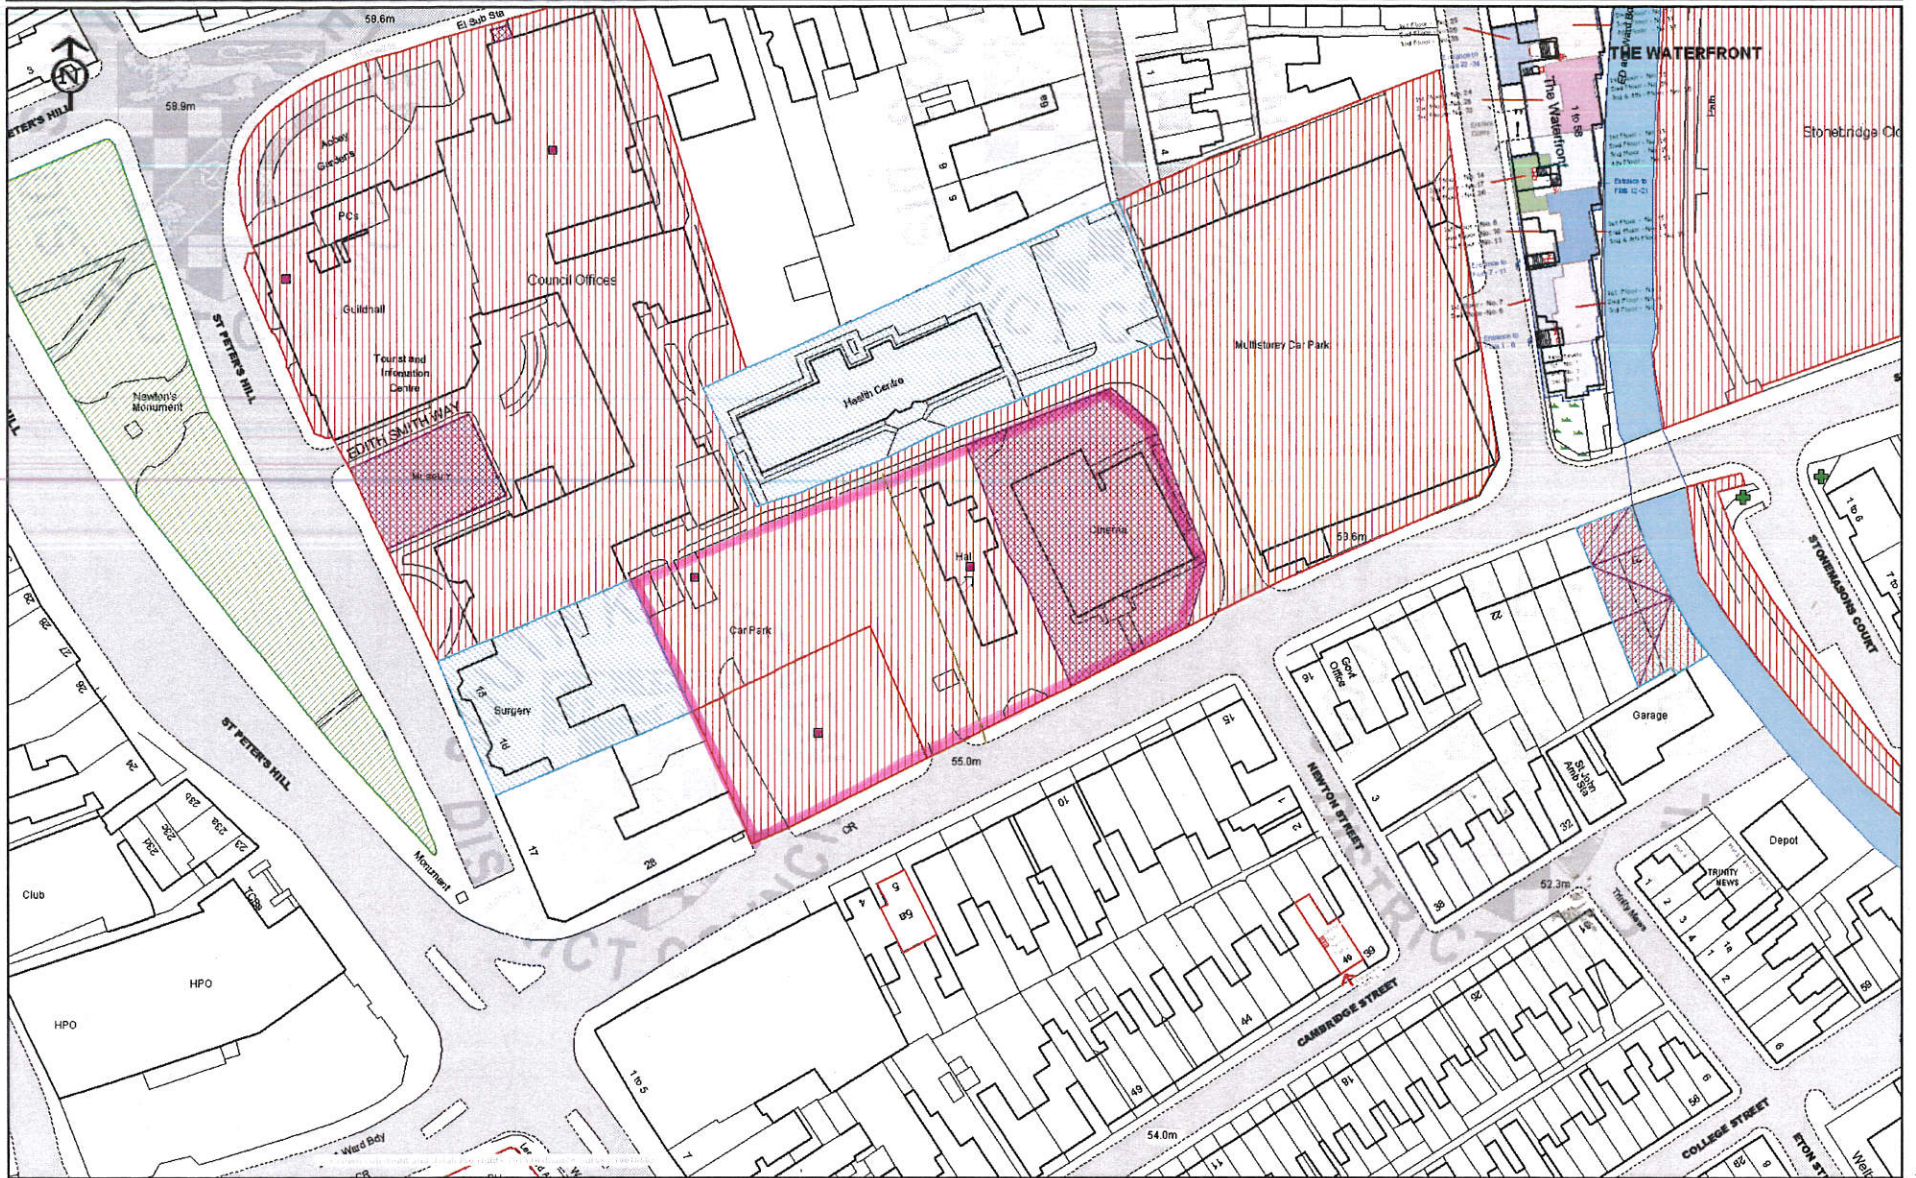

Council Car Park, St Catherine's Road, Grantham, NG31 6TP

© Crown copyright and database rights 2013
Ordnance Survey 10018662

Scale 1/1250

Date 2/9/2013

Centre = 491644 E 335623 N